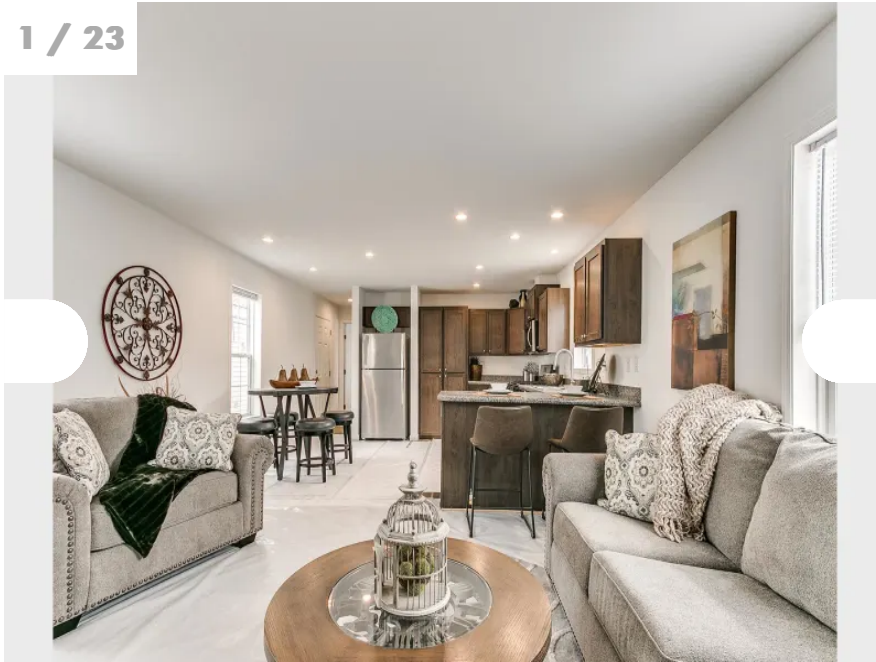

Media

Interior Photos

1 / 23